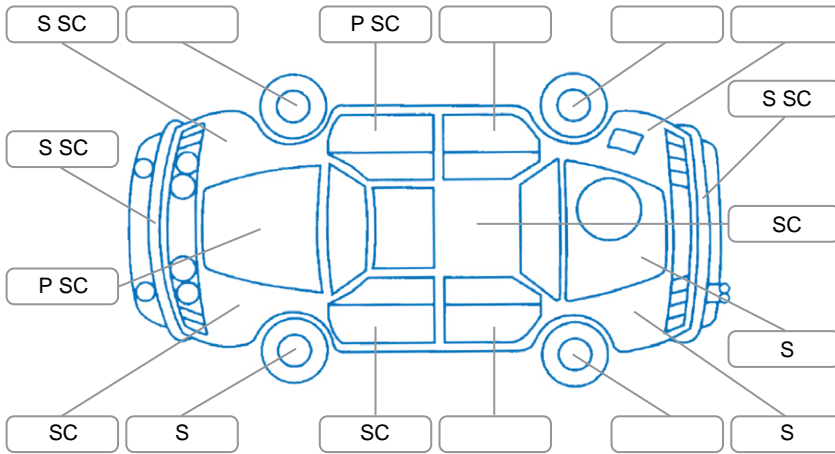

Report ID:	27,969,630	Version:	4
Created:	08 Jun 2026		

Make:	Subaru	Model:	BRZ
Body Style:	Sports Car	Year:	2013
Rego No.:	QDG331	Rego Expiry:	21 Jun 2026
WoF Expiry:	26 Feb 2027	Odometer:	114,700 Kms
Good No.:	27969630	VIN:	7AT0GF1YX23007942
Next Service:	124, 605 Kms	Service History:	No

Key
 S = Scratch R = Rust C = Crack * = Decals W = Significant scuffs
 D = Dent PT = Paint defect P = Pin dent SC = Stone Chips

Note: some defects and blemishes may not be displayed in the diagram

Body Inspection Comments