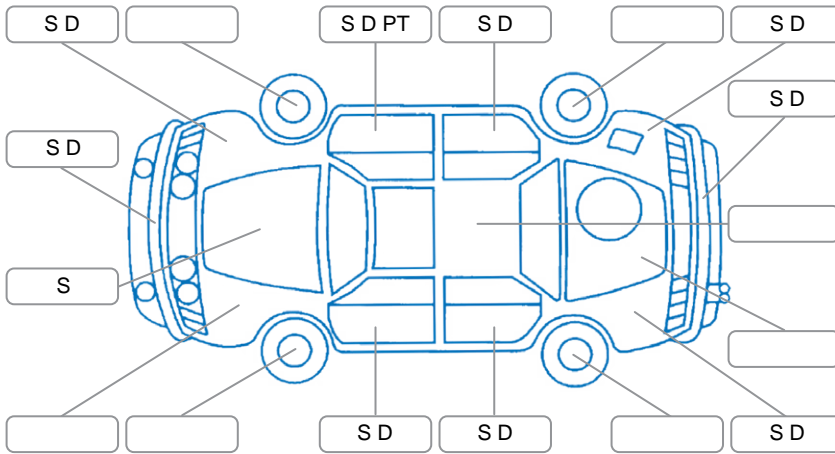

Report ID:	27,969,408	Version:	2
Created:	14 Apr 2026		

Make:	Suzuki	Model:	Swift
Body Style:	Hatchback	Year:	2014
Rego No.:	PGH143	Rego Expiry:	10 Aug 2026
WoF Expiry:	21 Jul 2026	Odometer:	111,524 Kms
Good No.:	27969408	VIN:	JSAFZC82S00300921
Next Service:	118,523 kms	Service History:	No

**Key**

S = Scratch    R = Rust    C = Crack    \* = Decals    W = Significant scuffs  
 D = Dent    PT = Paint defect    P = Pin dent    SC = Stone Chips

Note: some defects and blemishes may not be displayed in the diagram

**Body Inspection Comments**

R tail light cracked,

Conditions During Body Inspection

Dry

**Under Carriage and Under Bonnet Inspection Comments**

**Interior Comments**

Seats:	Average
Carpets:	Average
Panels:	Average
Dashboard:	Good