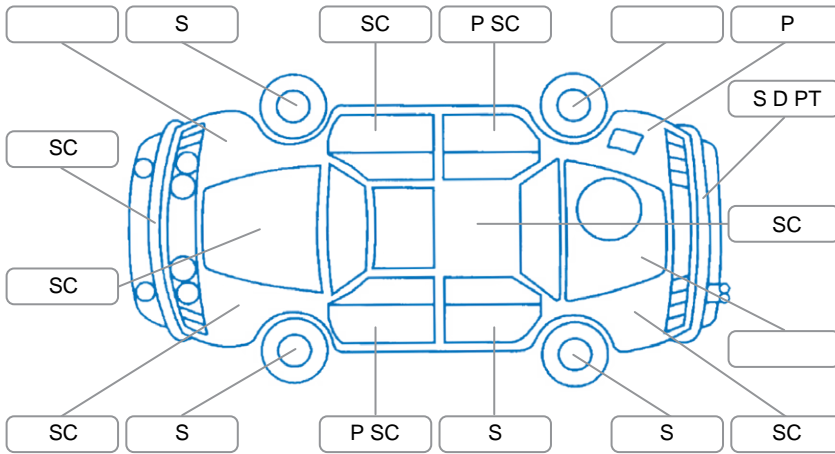

Report ID:	27,969,109	Version:	7
Created:	26 Feb 2026		

Make:	Subaru	Model:	Legacy
Body Style:	Wagon	Year:	2007
Rego No.:	LQF331	Rego Expiry:	02 Mar 2026
WoF Expiry:	27 Feb 2027	Odometer:	178,122 Kms
Good No.:	27969109	VIN:	7AT0GF0BX18136374
Next Service:	188, 128 Kms	Service History:	Yes

Key

S = Scratch R = Rust C = Crack * = Decals W = Significant scuffs
 D = Dent PT = Paint defect P = Pin dent SC = Stone Chips

Note: some defects and blemishes may not be displayed in the diagram

Body Inspection Comments

Conditions During Body Inspection: Dry

Under Carriage and Under Bonnet Inspection Comments

Aftermarket larger radiator fitted leaving little clearance from radiator fan.
 Air intake shroud missing.
 Aftermarket exhaust mufflers.