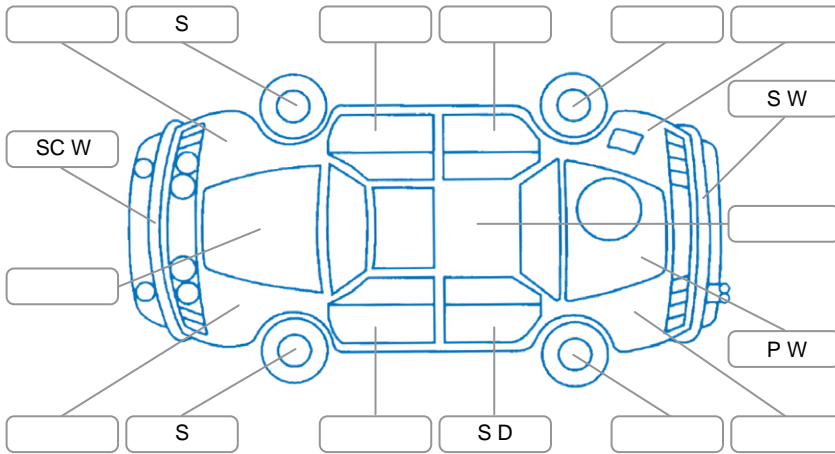

Key
 S = Scratch R = Rust C = Crack * = Decals W = Significant scuffs
 D = Dent PT = Paint defect P = Pin dent SC = Stone Chips

Note: some defects and blemishes may not be displayed in the diagram

Body Inspection Comments

Conditions During Body Inspection: Wet Dry

Under Carriage and Under Bonnet Inspection Comments

Interior Comments

Seats:	Good
Carpets:	Good
Panels:	Good
Dashboard:	Good

General Comments

Road Conditions During Test Drive	Dry		
Engine Timing Mechanism	Timing Chain		
Evidence of Cam Belt Replacement	<input type="checkbox"/> Yes	<input type="checkbox"/> No	Kms
Inspected by:	Haden Brown		
Published by:	Harry Dodds		
Inspection Date:	16 Mar 2026		