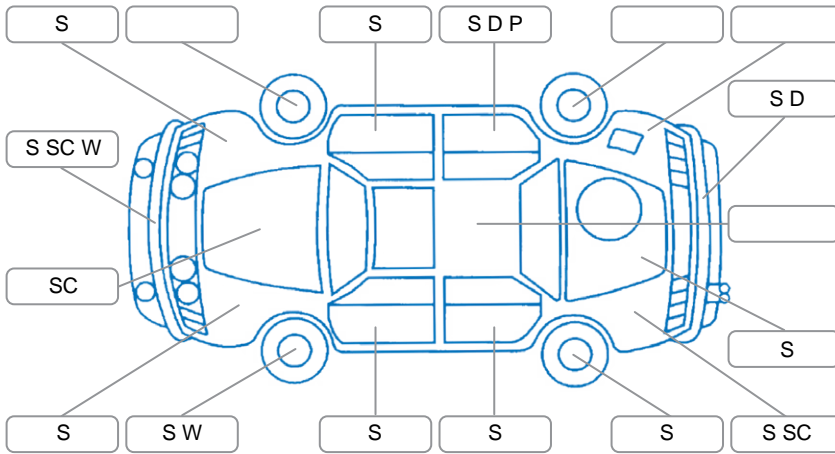

Report ID:	27,968,137	Version:	2
Created:	08 May 2026		

Make:	Toyota	Model:	Corolla
Body Style:	Sedan	Year:	2013
Rego No.:	QCK128	Rego Expiry:	25 Jul 2026
WoF Expiry:	27 Feb 2027	Odometer:	49,743 Kms
Good No.:	27968137	VIN:	7AT0H607X23006555
Next Service:	60,000kms	Service History:	No

Key
 S = Scratch R = Rust C = Crack * = Decals W = Significant scuffs
 D = Dent PT = Paint defect P = Pin dent SC = Stone Chips

Note: some defects and blemishes may not be displayed in the diagram

Body Inspection Comments