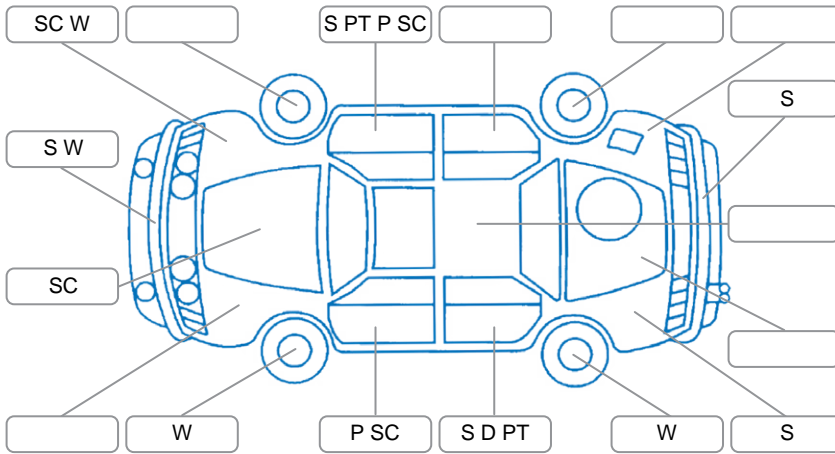

Report ID:	27,968,090	Version:	1
Created:	29 Mar 2026		

Make:	Nissan	Model:	X-Trail
Body Style:	SUV	Year:	2012
Rego No.:	GMT753	Rego Expiry:	08 Apr 2026
WoF Expiry:	07 Apr 2027	Odometer:	186,985 Kms
Good No.:	27968090	VIN:	JN1TCNT31A0200502
Next Service:	197,000 kms	Service History:	No

Key
 S = Scratch R = Rust C = Crack * = Decals W = Significant scuffs
 D = Dent PT = Paint defect P = Pin dent SC = Stone Chips

Note: some defects and blemishes may not be displayed in the diagram

Body Inspection Comments

Conditions During Body Inspection: Dry

Under Carriage and Under Bonnet Inspection Comments

4-wheel drive.
 Freshly serviced.

Interior Comments

Seats:	Average
Carpets:	Average
Panels:	Average
Dashboard:	Average