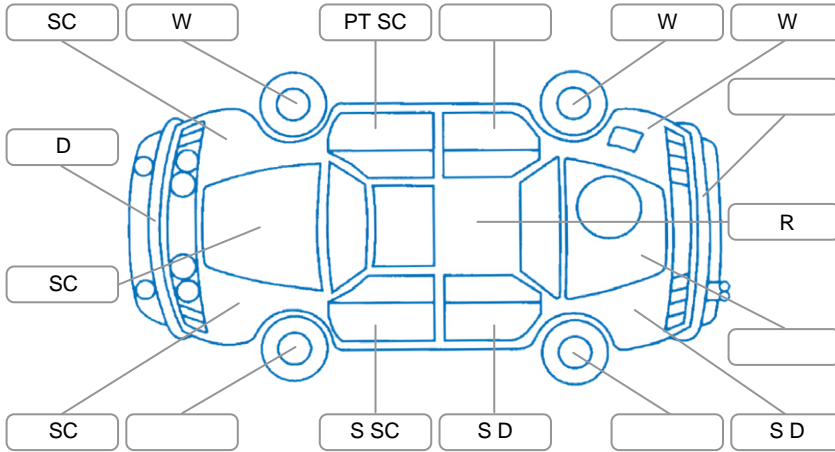

Report ID:	27,967,678	Version:	2
Created:	15 Apr 2026		

Make:	Toyota	Model:	Hiace
Body Style:	Van	Year:	2006
Rego No.:	JQC851	Rego Expiry:	01 Sep 2026
WoF Expiry:	04 Dec 2026	Odometer:	264,975 Kms
Good No.:	27967678	VIN:	7AT0H60FX15042482
Next Service:	275,000 kms	Service History:	No

Key
 S = Scratch R = Rust C = Crack * = Decals W = Significant scuffs
 D = Dent PT = Paint defect P = Pin dent SC = Stone Chips

Note: some defects and blemishes may not be displayed in the diagram

Body Inspection Comments

Conditions During Body Inspection: Dry

Under Carriage and Under Bonnet Inspection Comments

Rear wheel drive.
 Freshly serviced.

Interior Comments

Seats:	Average
Carpets:	Average
Panels:	Average
Dashboard:	Average