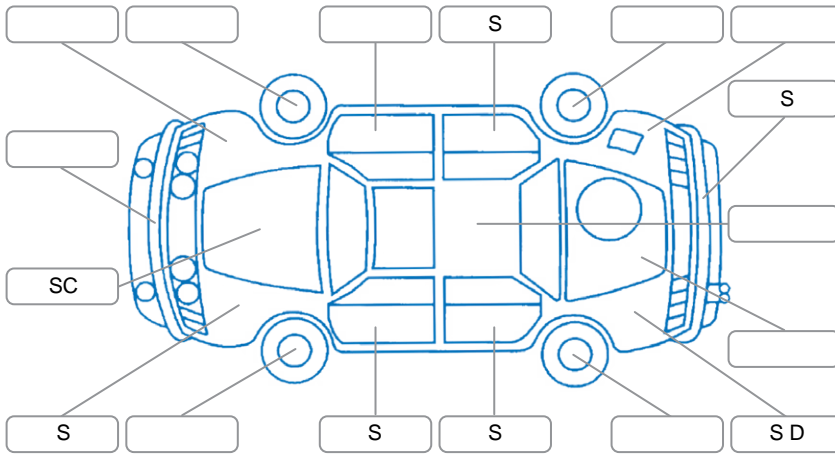

Report ID:	27,964,470	Version:	3
Created:	19 Feb 2026		

Make:	Volkswagen	Model:	Golf
Body Style:	Hatchback	Year:	2006
Rego No.:	LNY252	Rego Expiry:	14 May 2026
WoF Expiry:	26 Aug 2026	Odometer:	104,318 Kms
Good No.:	27964470	VIN:	WVWZZZ1KZ6U033207
Next Service:	105000	Service History:	No

Key
 S = Scratch R = Rust C = Crack * = Decals W = Significant scuffs
 D = Dent PT = Paint defect P = Pin dent SC = Stone Chips

Note: some defects and blemishes may not be displayed in the diagram

Body Inspection Comments