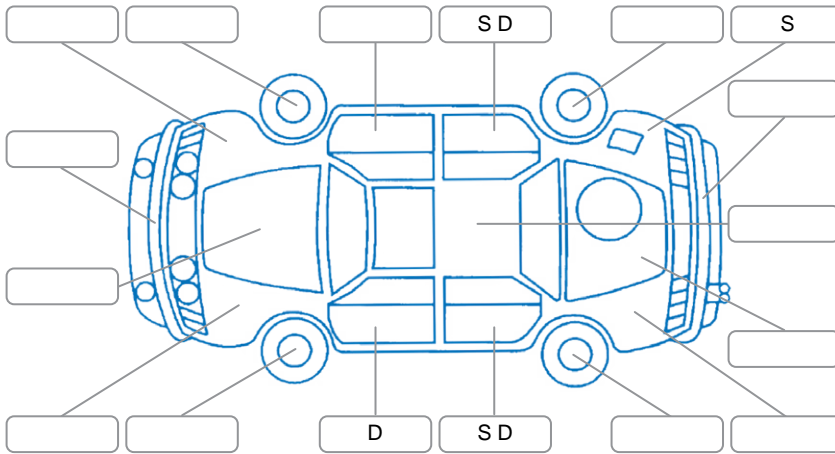

Report ID:	27,963,356	Version:	2
Created:	02 Apr 2026		

Make:	Nissan	Model:	Serena
Body Style:	Wagon	Year:	2012
Rego No.:	RMN84	Rego Expiry:	04 May 2026
WoF Expiry:	20 Nov 2026	Odometer:	116,552 Kms
Good No.:	27963356	VIN:	7AT0DH3FX25077669
Next Service:	123,000kms	Service History:	No

Key
 S = Scratch R = Rust C = Crack * = Decals W = Significant scuffs
 D = Dent PT = Paint defect P = Pin dent SC = Stone Chips

Note: some defects and blemishes may not be displayed in the diagram

Body Inspection Comments

Conditions During Body Inspection: Dry

Under Carriage and Under Bonnet Inspection Comments

Interior Comments

Seats:	Good
Carpets:	Good
Panels:	Good
Dashboard:	Good

General Comments

Road Conditions During Test Drive	Dry		
Engine Timing Mechanism	Timing Chain		
Evidence of Cam Belt Replacement	<input type="checkbox"/> Yes	<input type="checkbox"/> No	Kms
Inspected by:	Marlon Espena		
Published by:	Marlon Espena		
Inspection Date:	02 Apr 2026		