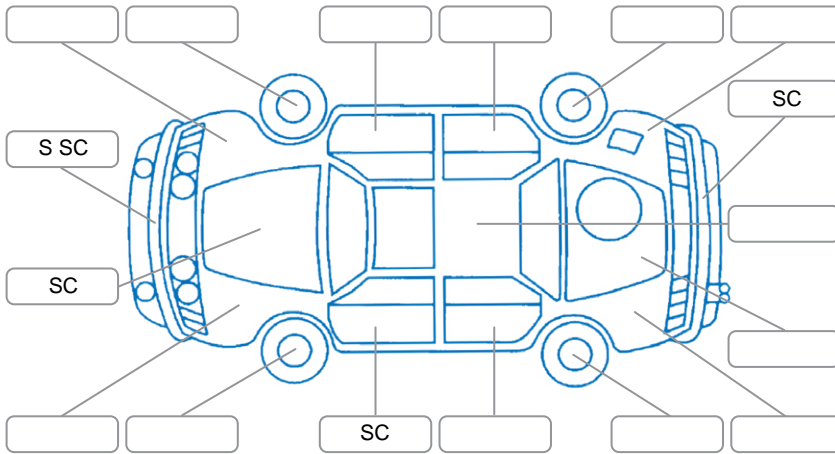

Report ID:	27,958,771	Version:	2
Created:	03 Mar 2026		

Make:	Nissan	Model:	Fairlady
Body Style:	Sports Car	Year:	2007
Rego No.:	LST754	Rego Expiry:	24 Apr 2026
WoF Expiry:	25 Feb 2027	Odometer:	133,809 Kms
Good No.:	27958771	VIN:	7AT0DH2PX17502340
Next Service:	143810	Service History:	No

Key
 S = Scratch R = Rust C = Crack * = Decals W = Significant scuffs
 D = Dent PT = Paint defect P = Pin dent SC = Stone Chips

Note: some defects and blemishes may not be displayed in the diagram

Body Inspection Comments

Conditions During Body Inspection	Dry
-----------------------------------	-----

Under Carriage and Under Bonnet Inspection Comments

Rear wheel drive

Interior Comments

Seats:	Good
Carpets:	Good
Panels:	Good
Dashboard:	Good