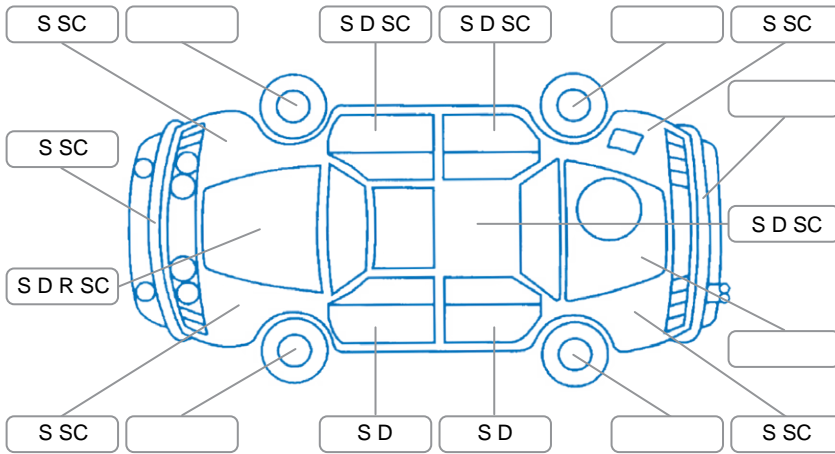

Report ID:	27,958,737	Version:	6
Created:	11 Mar 2026		

Make:	Nissan	Model:	Tiida
Body Style:	Hatchback	Year:	2004
Rego No.:	JSL134	Rego Expiry:	29 Mar 2026
WoF Expiry:	25 Mar 2027	Odometer:	125,307 Kms
Good No.:	27958737	VIN:	7AT0DH78X16013691
Next Service:	135,306 km	Service History:	Yes

**Key**

S = Scratch    R = Rust    C = Crack    \* = Decals    W = Significant scuffs  
 D = Dent    PT = Paint defect    P = Pin dent    SC = Stone Chips

Note: some defects and blemishes may not be displayed in the diagram

**Body Inspection Comments**

Fuel flap has no release pin

Conditions During Body Inspection

Dry

**Under Carriage and Under Bonnet Inspection Comments**

**Interior Comments**

Seats:	marks, cracked
Carpets:	Average
Panels:	scratches scuffs marks
Dashboard:	Average