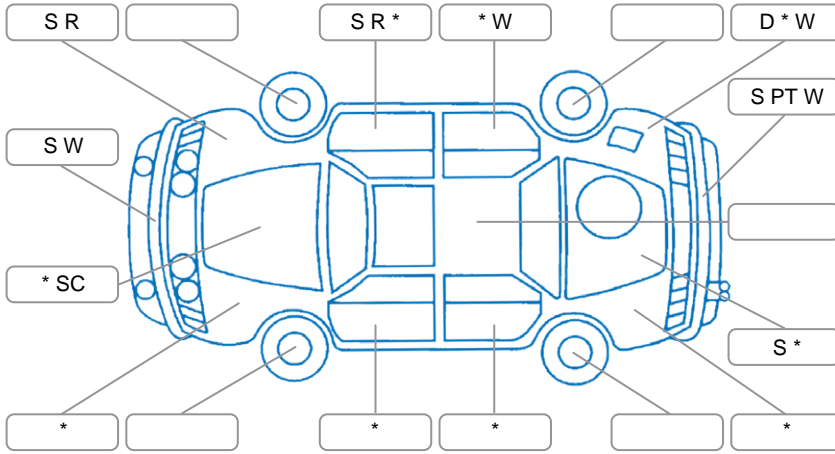

Report ID:	27,956,510	Version:	1
Created:	20 Mar 2026		

Make:	LDV	Model:	G10
Body Style:	Van	Year:	2021
Rego No.:	NPC436	Rego Expiry:	06 Jul 2025
WoF Expiry:	21 Oct 2026	Odometer:	60,816 Kms
Good No.:	27956510	VIN:	LSKG4GL18MA072879
Next Service:	70000	Service History:	No

Key

S = Scratch R = Rust C = Crack * = Decals W = Significant scuffs
 D = Dent PT = Paint defect P = Pin dent SC = Stone Chips

Note: some defects and blemishes may not be displayed in the diagram

Body Inspection Comments

- Left taillight broken
- Drivers sill plate rust
- Rust developing around rear slam panel/ floor area
- Left repeater lens cracked

Conditions During Body Inspection Dry

Under Carriage and Under Bonnet Inspection Comments