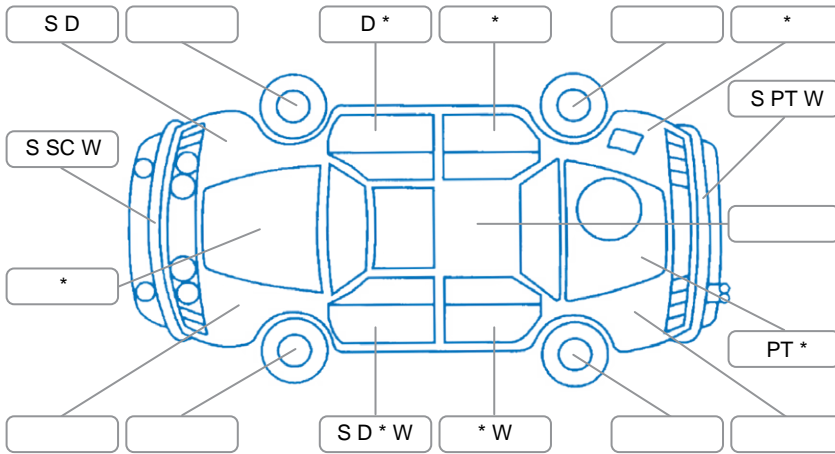

Report ID:	27,956,484	Version:	2
Created:	31 Mar 2026		

Make:	LDV	Model:	V80
Body Style:	Van	Year:	2021
Rego No.:	NQD688	Rego Expiry:	28 Jul 2026
WoF Expiry:	06 Oct 2026	Odometer:	65,945 Kms
Good No.:	27956484	VIN:	LSKG4GL19MA115139
Next Service:	74000	Service History:	No

Key

S = Scratch R = Rust C = Crack * = Decals W = Significant scuffs
 D = Dent PT = Paint defect P = Pin dent SC = Stone Chips

Note: some defects and blemishes may not be displayed in the diagram

Body Inspection Comments

Tyres worn

Conditions During Body Inspection

Dry

Under Carriage and Under Bonnet Inspection Comments

Interior Comments

Seats:	Poor
Carpets:	Poor
Panels:	Poor
Dashboard:	Poor

General Comments

Ac controls not operating
 Radio not tuning