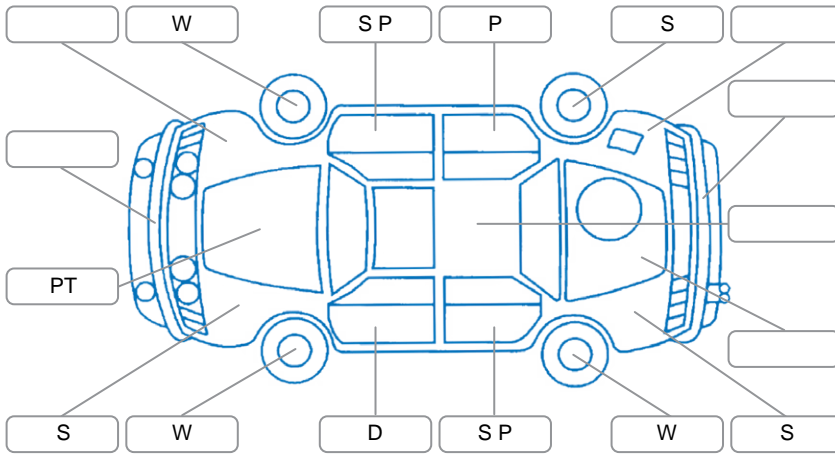

Key

S = Scratch R = Rust C = Crack * = Decals W = Significant scuffs
 D = Dent PT = Paint defect P = Pin dent SC = Stone Chips

Note: some defects and blemishes may not be displayed in the diagram

Body Inspection Comments

Right inner taillight cracked.

Conditions During Body Inspection

Dry

Under Carriage and Under Bonnet Inspection Comments

Interior Comments

Seats:	Good
Carpets:	Good
Panels:	Good
Dashboard:	Good

General Comments