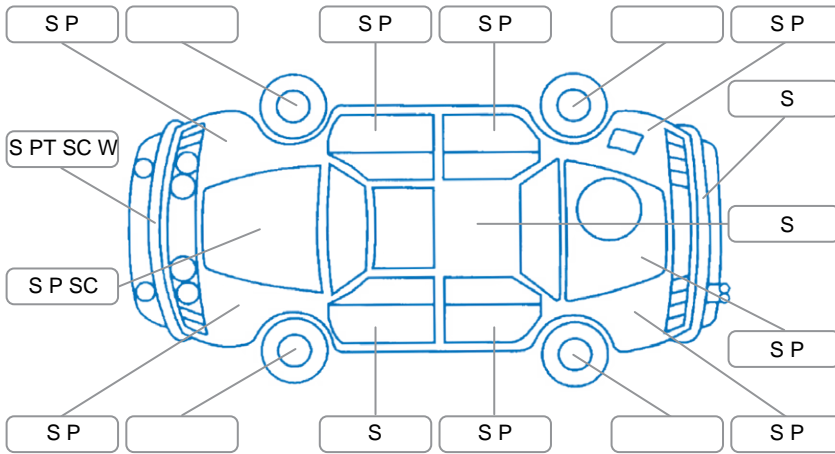

Make:	Honda	Model:	Odyssey
Body Style:	Wagon	Year:	2008
Rego No.:	JTR603	Rego Expiry:	21 Sep 2026
WoF Expiry:	10 Mar 2027	Odometer:	133,545 Kms
Good No.:	27953252	VIN:	7AT08G61X16012026
Next Service:	140000	Service History:	No

Key
 S = Scratch R = Rust C = Crack * = Decals W = Significant scuffs
 D = Dent PT = Paint defect P = Pin dent SC = Stone Chips

Note: some defects and blemishes may not be displayed in the diagram

Body Inspection Comments

Conditions During Body Inspection: Dry

Under Carriage and Under Bonnet Inspection Comments

Interior Comments

Seats:	Average
Carpets:	Average
Panels:	Average
Dashboard:	Average

General Comments

Road Conditions During Test Drive	Dry	
Engine Timing Mechanism	Timing Chain	
Evidence of Cam Belt Replacement	<input type="checkbox"/> Yes <input type="checkbox"/> No	Kms
Inspected by:	Darren Beban	
Published by:	James Scott	
Inspection Date:	31 Jan 2026	