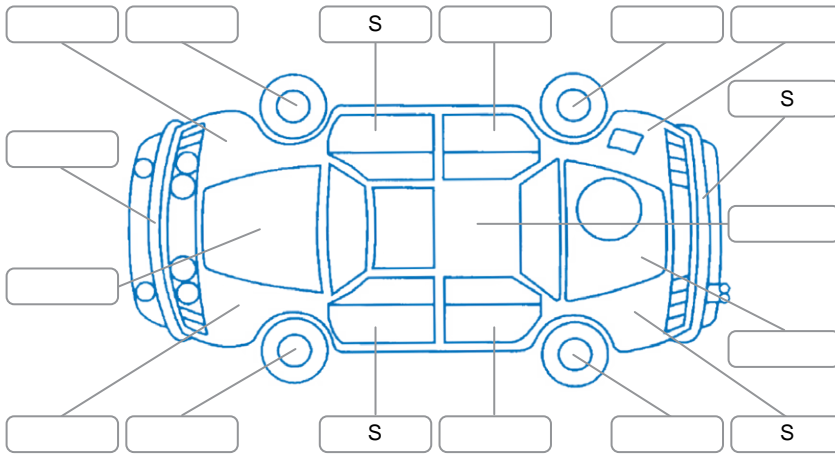

Key
 S = Scratch R = Rust C = Crack * = Decals W = Significant scuffs
 D = Dent PT = Paint defect P = Pin dent SC = Stone Chips

Note: some defects and blemishes may not be displayed in the diagram

Body Inspection Comments

Interior roof light front left not working,

Conditions During Body Inspection

Wet

Under Carriage and Under Bonnet Inspection Comments

Interior Comments

Seats:	Good
Carpets:	Good
Panels:	Good
Dashboard:	Good