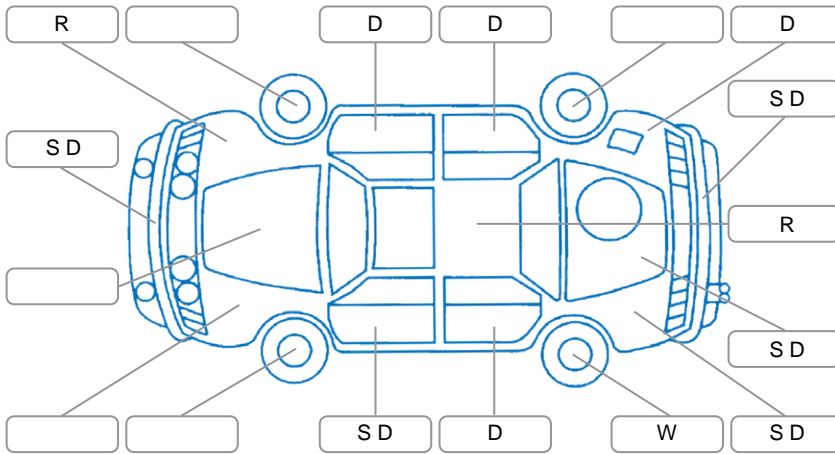

Report ID:	27,951,104	Version:	1
Created:	03 Feb 2026		

Make:	Nissan	Model:	Navara
Body Style:	Utility	Year:	2013
Rego No.:	GZB592	Rego Expiry:	16 Mar 2026
WoF Expiry:	06 May 2026	Odometer:	175,909 Kms
Good No.:	27951104	VIN:	VSKCVND40A0457875
Next Service:	185,531kms	Service History:	No

**Key**

S = Scratch    R = Rust    C = Crack    \* = Decals    W = Significant scuffs  
 D = Dent    PT = Paint defect    P = Pin dent    SC = Stone Chips

Note: some defects and blemishes may not be displayed in the diagram