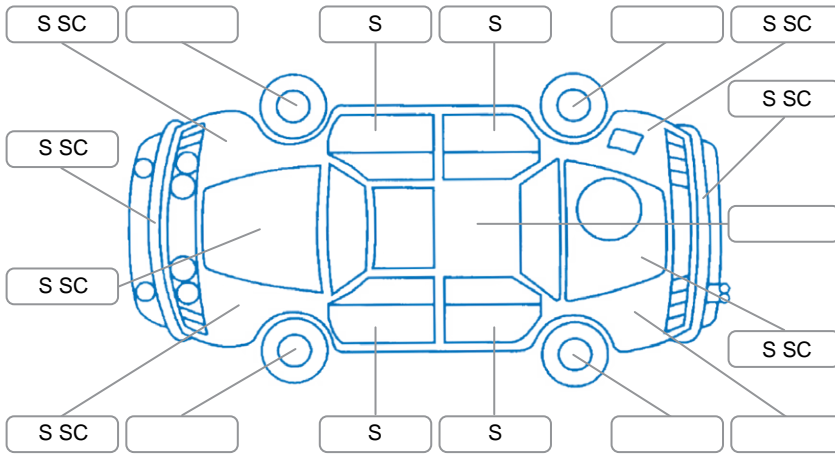

Key

S = Scratch R = Rust C = Crack * = Decals W = Significant scuffs
 D = Dent PT = Paint defect P = Pin dent SC = Stone Chips

Note: some defects and blemishes may not be displayed in the diagram

Body Inspection Comments

Conditions During Body Inspection: Dry

Under Carriage and Under Bonnet Inspection Comments

Interior Comments

Seats:	Average
Carpets:	Average
Panels:	Average
Dashboard:	panel loose

General Comments

Road Conditions During Test Drive	Dry	
Engine Timing Mechanism	Timing Chain	
Evidence of Cam Belt Replacement	<input type="checkbox"/> Yes <input type="checkbox"/> No	Kms
Inspected by:	Gary Adams	
Published by:	Luke Saunders	
Inspection Date:	30 Jan 2026	