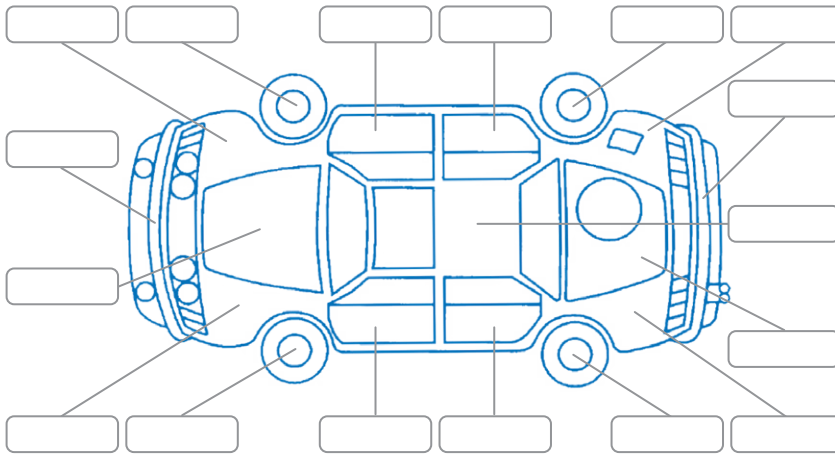

Report ID:	27,950,352	Version:	2
Created:	16 Apr 2026		

Make:	Subaru	Model:	XV
Body Style:	Wagon	Year:	2020
Rego No.:		Rego Expiry:	
WoF Expiry:	25 Feb 2027	Odometer:	42,362 Kms
Good No.:	27950352	VIN:	7AT0GF1XX26040343
Next Service:	52,300 kms	Service History:	No

Key
 S = Scratch R = Rust C = Crack * = Decals W = Significant scuffs
 D = Dent PT = Paint defect P = Pin dent SC = Stone Chips

Note: some defects and blemishes may not be displayed in the diagram

Body Inspection Comments

Conditions During Body Inspection: Wet Dry

Under Carriage and Under Bonnet Inspection Comments

Interior Comments

Seats:	Good
Carpets:	Good
Panels:	Good
Dashboard:	Good

General Comments

Road Conditions During Test Drive	Dry		
Engine Timing Mechanism	Timing Chain		
Evidence of Cam Belt Replacement	<input type="checkbox"/> Yes	<input type="checkbox"/> No	Kms
Inspected by:	Marlon Espena		
Published by:	Erin White		
Inspection Date:	05 Mar 2026		