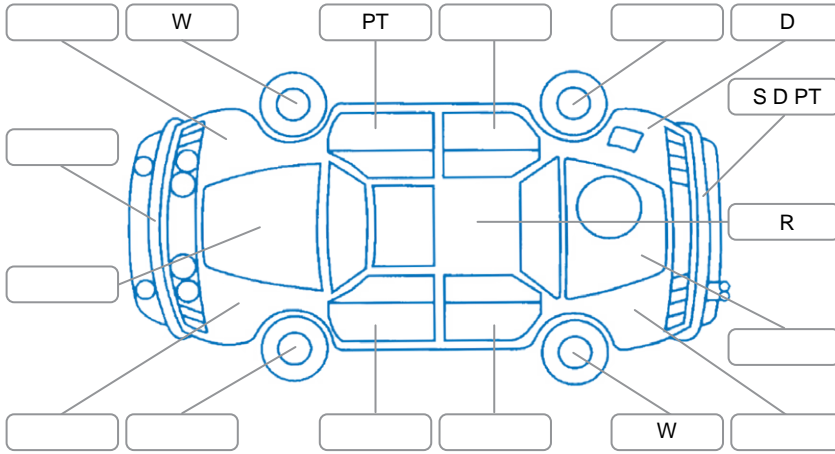

Report ID:	27,949,560	Version:	1
Created:	07 Feb 2026		

Make:	Mazda	Model:	Axela
Body Style:	Hatchback	Year:	2014
Rego No.:	PTW357	Rego Expiry:	18 Feb 2026
WoF Expiry:	15 Feb 2026	Odometer:	98,224 Kms
Good No.:	27949560	VIN:	7AT0C13JX21109065
Next Service:	100,187 kms	Service History:	No

**Key**

S = Scratch    R = Rust    C = Crack    \* = Decals    W = Significant scuffs  
 D = Dent    PT = Paint defect    P = Pin dent    SC = Stone Chips

Note: some defects and blemishes may not be displayed in the diagram