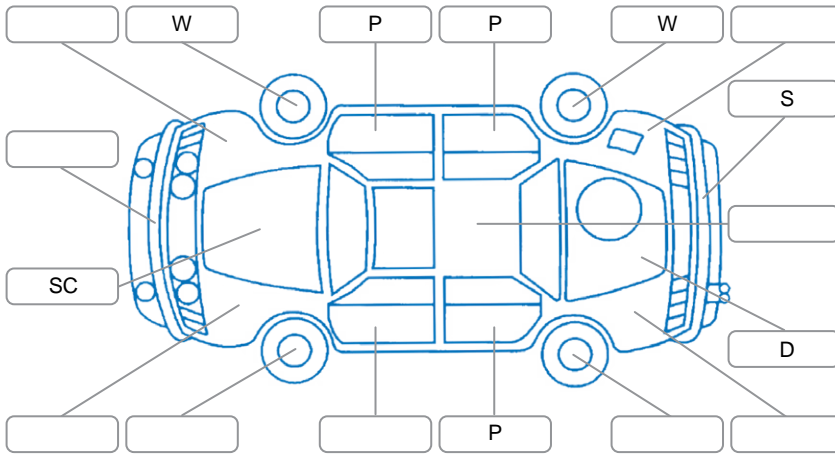

Report ID:	27,949,334	Version:	4
Created:	14 Apr 2026		

Make:	KIA	Model:	Niro
Body Style:	SUV	Year:	2022
Rego No.:	PKF815	Rego Expiry:	11 Aug 2026
WoF Expiry:	28 Apr 2027	Odometer:	62,462 Kms
Good No.:	27949334	VIN:	KNACR81EVP5015413
Next Service:	77,000Kms	Service History:	Yes

Key
 S = Scratch R = Rust C = Crack * = Decals W = Significant scuffs
 D = Dent PT = Paint defect P = Pin dent SC = Stone Chips

Note: some defects and blemishes may not be displayed in the diagram

Body Inspection Comments

Conditions During Body Inspection: Dry

Under Carriage and Under Bonnet Inspection Comments

Interior Comments

Seats:	Good
Carpets:	Good
Panels:	Good
Dashboard:	Good

General Comments

Road Conditions During Test Drive	Wet		
Engine Timing Mechanism	Timing Chain		
Evidence of Cam Belt Replacement	<input type="checkbox"/> Yes	<input type="checkbox"/> No	Kms
Inspected by:	Sione Mae		
Published by:	Sione Mae		
Inspection Date:	31 Mar 2026		