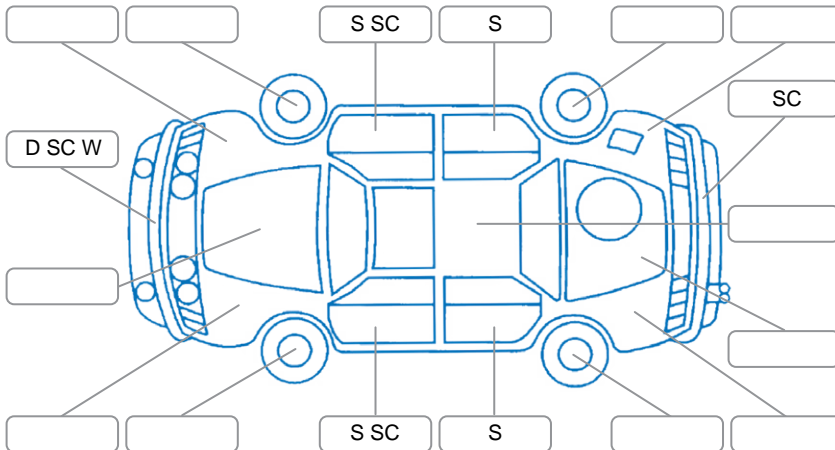

Report ID:	27,948,738	Version:	3
Created:	19 Apr 2026		

Make:	Land Rover	Model:	Range Rover Sport
Body Style:	SUV	Year:	2014
Rego No.:	HZC790	Rego Expiry:	15 Apr 2026
WoF Expiry:	02 Mar 2027	Odometer:	126,679 Kms
Good No.:	27948738	VIN:	SALWA2KE6EA371332
Next Service:	136,575 km	Service History:	Yes

Key
 S = Scratch R = Rust C = Crack * = Decals W = Significant scuffs
 D = Dent PT = Paint defect P = Pin dent SC = Stone Chips

Note: some defects and blemishes may not be displayed in the diagram

Body Inspection Comments

In good condition.
 Tiny cap missing on driver's door control panel.

Conditions During Body Inspection	Dry
-----------------------------------	-----

Under Carriage and Under Bonnet Inspection Comments

4-wheel drive.
 Freshly serviced.
 4 new tyres installed.