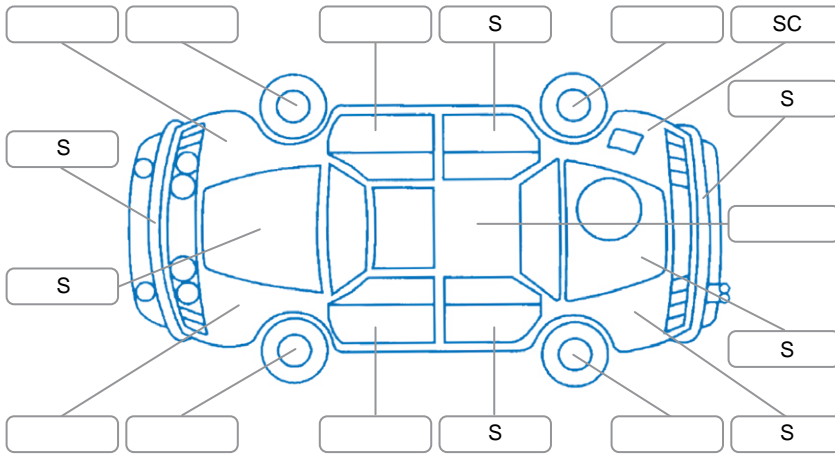

Report ID:	27,946,123	Version:	3
Created:	24 Apr 2026		

Make:	Nissan	Model:	NV350
Body Style:	Van	Year:	2016
Rego No.:	QRH969	Rego Expiry:	23 Mar 2026
WoF Expiry:	18 Feb 2027	Odometer:	169,417 Kms
Good No.:	27946123	VIN:	7AT0DH8RX24036379
Next Service:	179421	Service History:	No

Key

S = Scratch R = Rust C = Crack * = Decals W = Significant scuffs
 D = Dent PT = Paint defect P = Pin dent SC = Stone Chips

Note: some defects and blemishes may not be displayed in the diagram

Body Inspection Comments

stone chips around vehicle as expected with age and mileage

Conditions During Body Inspection

Dry

Under Carriage and Under Bonnet Inspection Comments

Rear wheel drive

Interior Comments

Seats: Good

Carpets: Good

Panels: Good

Dashboard: Good

General Comments

equipped with an immobilizer

Road Conditions During Test Drive

Dry

Engine Timing Mechanism

Timing Chain