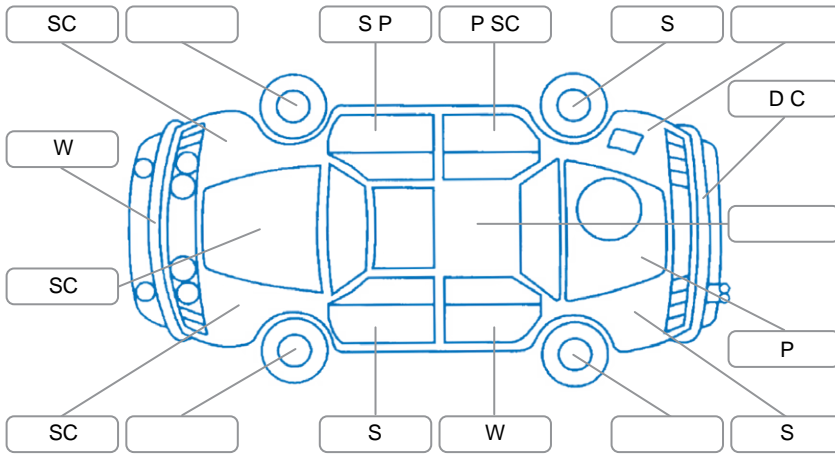

Report ID:	27,943,966	Version:	2
Created:	13 May 2026		

Make:	Jeep	Model:	Cherokee
Body Style:	SUV	Year:	2017
Rego No.:	KYM995	Rego Expiry:	08 Aug 2026
WoF Expiry:	13 May 2027	Odometer:	157,572 Kms
Good No.:	27943966	VIN:	1C4PJMHS5FW762819
Next Service:	167000	Service History:	No

Key
 S = Scratch R = Rust C = Crack * = Decals W = Significant scuffs
 D = Dent PT = Paint defect P = Pin dent SC = Stone Chips

Note: some defects and blemishes may not be displayed in the diagram

Body Inspection Comments

Conditions During Body Inspection: Dry

Under Carriage and Under Bonnet Inspection Comments

Interior Comments

Seats:	Average
Carpets:	Average
Panels:	Average
Dashboard:	Average

General Comments

Road Conditions During Test Drive	Dry	
Engine Timing Mechanism	Timing Chain	
Evidence of Cam Belt Replacement	<input type="checkbox"/> Yes <input type="checkbox"/> No	Kms
Inspected by:	Chris McQuade	
Published by:	Jason Bucksey	
Inspection Date:	28 Jan 2026	