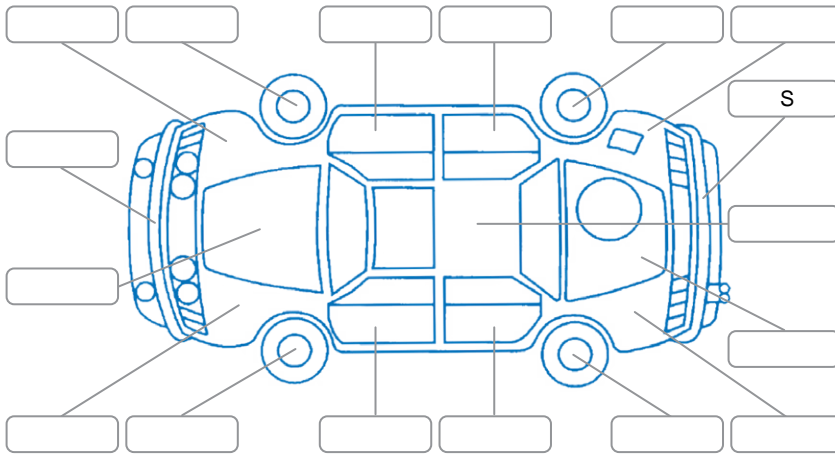

Report ID:	27,943,269	Version:	1
Created:	10 Apr 2026		

Make:	Toyota	Model:	YARISS CROSS
Body Style:		Year:	2021
Rego No.:		Rego Expiry:	
WoF Expiry:	17 Mar 2027	Odometer:	92,546 Kms
Good No.:	27943269	VIN:	
Next Service:	102,522 kms	Service History:	No

Key

S = Scratch R = Rust C = Crack * = Decals W = Significant scuffs
 D = Dent PT = Paint defect P = Pin dent SC = Stone Chips

Note: some defects and blemishes may not be displayed in the diagram

Body Inspection Comments