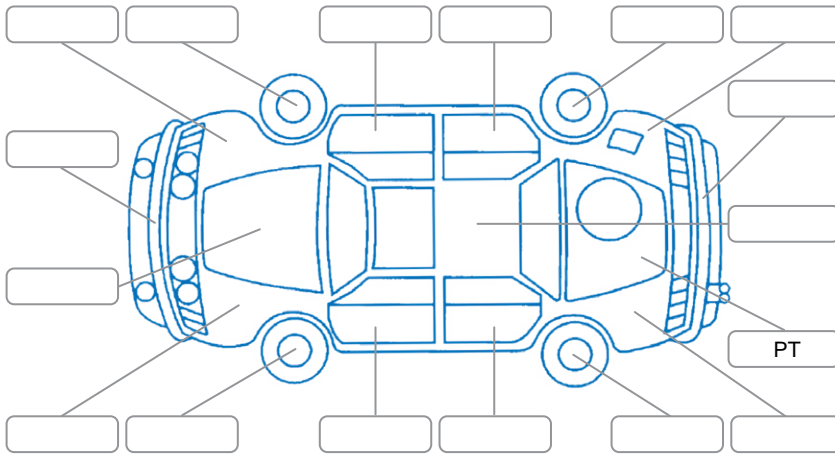

Report ID:	27,943,248	Version:	3
Created:	27 Apr 2026		

Make:	Nissan	Model:	Serena
Body Style:	Wagon	Year:	2017
Rego No.:		Rego Expiry:	
WoF Expiry:	10 Mar 2027	Odometer:	92,550 Kms
Good No.:	27943248	VIN:	7AT0DH3FX26012000
Next Service:	102,500 kms	Service History:	No

Key
 S = Scratch R = Rust C = Crack * = Decals W = Significant scuffs
 D = Dent PT = Paint defect P = Pin dent SC = Stone Chips

Note: some defects and blemishes may not be displayed in the diagram

Body Inspection Comments