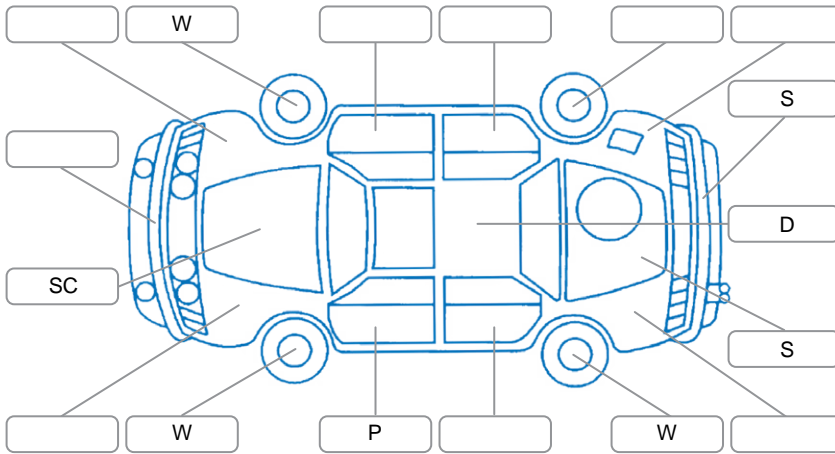

Key
 S = Scratch R = Rust C = Crack * = Decals W = Significant scuffs
 D = Dent PT = Paint defect P = Pin dent SC = Stone Chips

Note: some defects and blemishes may not be displayed in the diagram

Body Inspection Comments

Conditions During Body Inspection: Dry

Under Carriage and Under Bonnet Inspection Comments

Interior Comments

Seats:	Good
Carpets:	Good
Panels:	Good
Dashboard:	Good

General Comments

Vehicle drove well.

Road Conditions During Test Drive	Dry		
Engine Timing Mechanism	Timing Chain		
Evidence of Cam Belt Replacement	<input type="checkbox"/> Yes	<input type="checkbox"/> No	Kms
Inspected by:	Jayden Roxburgh		
Published by:	Jayden Roxburgh		
Inspection Date:	12 May 2026		