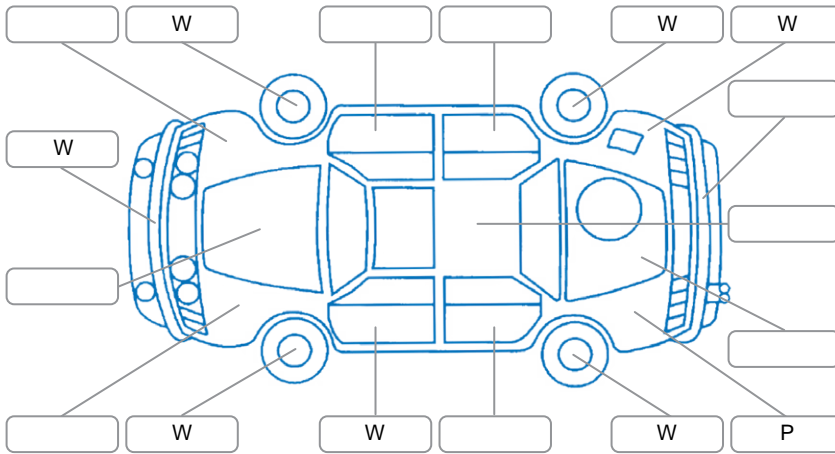

Key

S = Scratch R = Rust C = Crack * = Decals W = Significant scuffs
 D = Dent PT = Paint defect P = Pin dent SC = Stone Chips

Note: some defects and blemishes may not be displayed in the diagram

Body Inspection Comments

headlight condensation.

Conditions During Body Inspection

Under Carriage and Under Bonnet Inspection Comments

oil leak, further investigation needed.

Interior Comments

Seats:	Average
Carpets:	Good
Panels:	Good
Dashboard:	Good