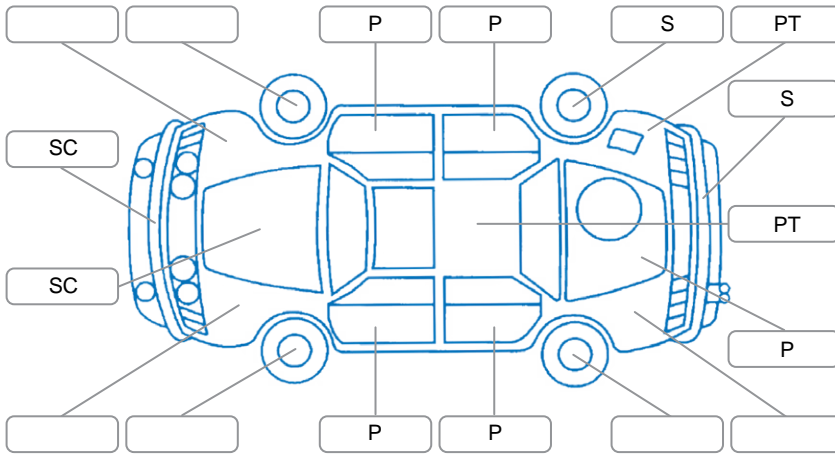

Report ID:	27,941,813	Version:	1
Created:	28 Jan 2026		

Make:	Jeep	Model:	Cherokee
Body Style:	SUV	Year:	2003
Rego No.:	HZT636	Rego Expiry:	01 Apr 2026
WoF Expiry:	22 Jan 2027	Odometer:	261,824 Kms
Good No.:	27941813	VIN:	1J8GM38K43W542870
Next Service:	unknown.	Service History:	No

Key
 S = Scratch R = Rust C = Crack * = Decals W = Significant scuffs
 D = Dent PT = Paint defect P = Pin dent SC = Stone Chips

Note: some defects and blemishes may not be displayed in the diagram

Body Inspection Comments

Oil low.
 Coolant murky.
 Tint bad.

Conditions During Body Inspection Dry

Under Carriage and Under Bonnet Inspection Comments

Major oil leaks.

Interior Comments

Seats:	Good
Carpets:	Good
Panels:	Good
Dashboard:	Good