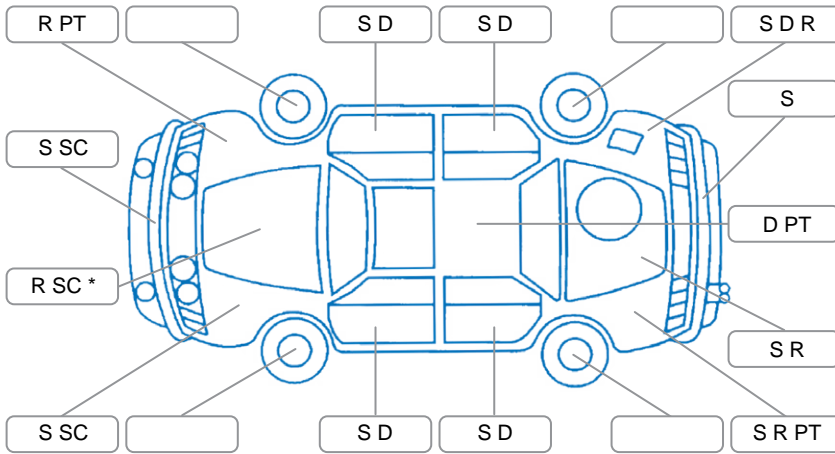

Report ID:	27,936,960	Version:	3
Created:	10 Apr 2026		

Make:	LDV	Model:	G10
Body Style:	Van	Year:	2019
Rego No.:	MLU646	Rego Expiry:	28 Apr 2026
WoF Expiry:	15 Dec 2026	Odometer:	99,723 Kms
Good No.:	27936960	VIN:	LSKG4BL13JA119802
Next Service:	104269	Service History:	Yes

Key

S = Scratch R = Rust C = Crack * = Decals W = Significant scuffs
 D = Dent PT = Paint defect P = Pin dent SC = Stone Chips

Note: some defects and blemishes may not be displayed in the diagram

Body Inspection Comments

Under Carriage and Under Bonnet Inspection Comments

RWD

Interior Comments

Seats:	driver seat torn
Carpets:	driver side carpet worn
Panels:	Good
Dashboard:	Good

General Comments

Cargo area trim scratches

Road Conditions During Test Drive	Dry
Engine Timing Mechanism	Unknown
Evidence of Cam Belt Replacement	<input type="checkbox"/> Yes <input type="checkbox"/> No Kms
Inspected by:	Arunachalam Subramanian
Published by:	Henry Manders
Inspection Date:	03 Feb 2026