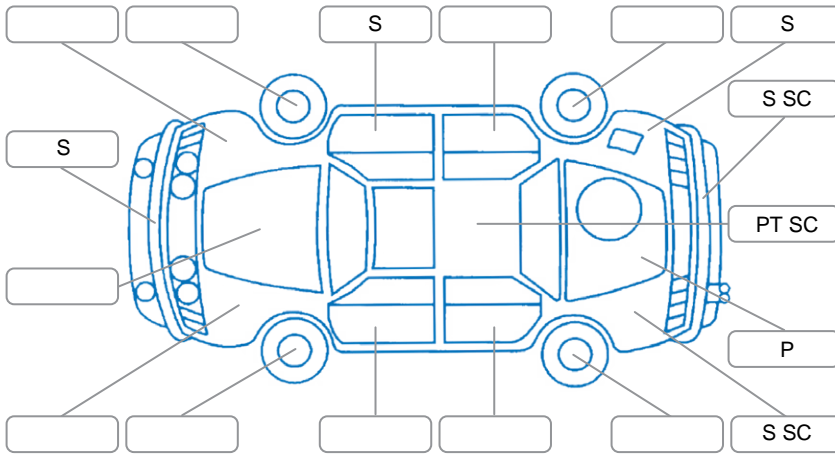

Report ID:	27,934,410	Version:	2
Created:	24 Apr 2026		

Make:	Ford	Model:	Territory
Body Style:	SUV	Year:	2011
Rego No.:	GBQ949	Rego Expiry:	12 Oct 2026
WoF Expiry:	17 Mar 2027	Odometer:	169,331 Kms
Good No.:	27934410	VIN:	6FPAAAJGATBS44120
Next Service:	179330	Service History:	No

Key
 S = Scratch R = Rust C = Crack * = Decals W = Significant scuffs
 D = Dent PT = Paint defect P = Pin dent SC = Stone Chips

Note: some defects and blemishes may not be displayed in the diagram

Body Inspection Comments

minor stone chips on vehicle as expected for age and mileage.

Conditions During Body Inspection: Dry

Under Carriage and Under Bonnet Inspection Comments

All wheel drive

Interior Comments

Seats:	Good
Carpets:	Good
Panels:	Good
Dashboard:	Good