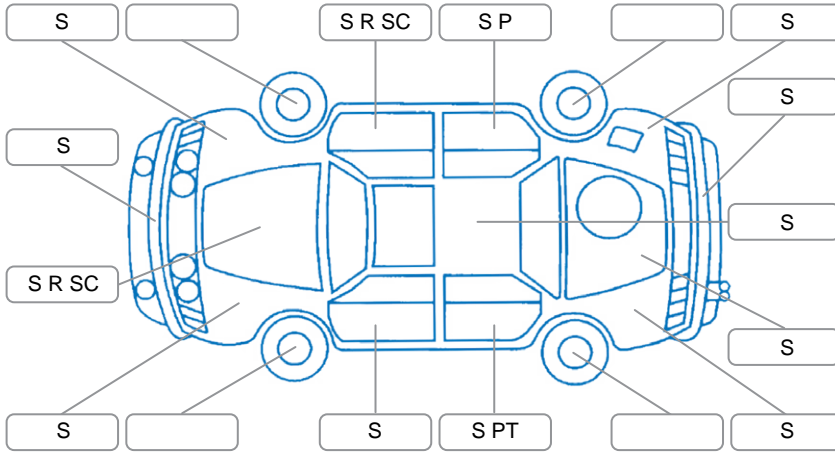

Report ID:	27,932,293	Version:	4
Created:	19 Feb 2026		

Make:	Nissan	Model:	Navara
Body Style:	Utility	Year:	2017
Rego No.:	KRJ76	Rego Expiry:	26 Jun 2026
WoF Expiry:	10 Feb 2027	Odometer:	112,531 Kms
Good No.:	27932293	VIN:	MNTCB2D23A0007159
Next Service:	122,000	Service History:	No

Key

S = Scratch R = Rust C = Crack * = Decals W = Significant scuffs
 D = Dent PT = Paint defect P = Pin dent SC = Stone Chips

Note: some defects and blemishes may not be displayed in the diagram

Body Inspection Comments

Conditions During Body Inspection

Dry

Under Carriage and Under Bonnet Inspection Comments

Interior Comments

Seats:	Average
Carpets:	Average
Panels:	Average
Dashboard:	Average

General Comments

AC Noisy

Road Conditions During Test Drive	Dry		
Engine Timing Mechanism	Timing Chain		
Evidence of Cam Belt Replacement	<input type="checkbox"/> Yes	<input type="checkbox"/> No	Kms
Inspected by:	Samuel Weir		
Published by:	James Scott		
Inspection Date:	30 Jan 2026		