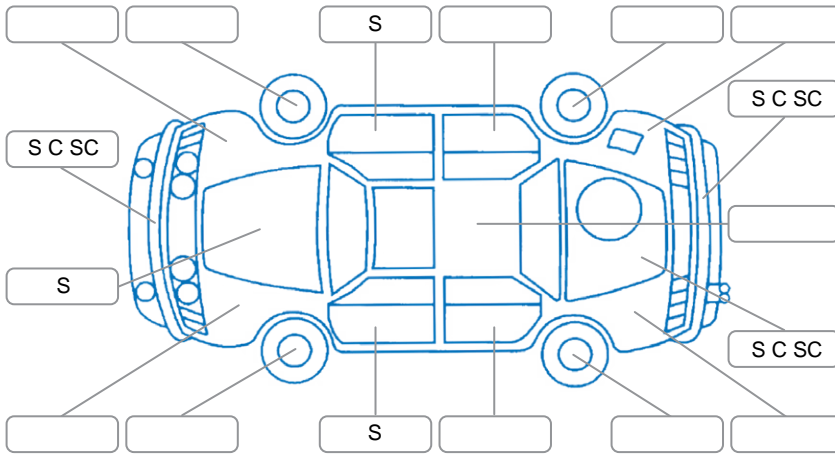

Report ID:	27,932,106	Version:	3
Created:	12 Feb 2026		

Make:	Nissan	Model:	300ZX
Body Style:	Sports Car	Year:	1990
Rego No.:	ZX300	Rego Expiry:	23 Jul 2026
WoF Expiry:	30 Jul 2026	Odometer:	53,001 Kms
Good No.:	27932106	VIN:	7AT0DH2PX18004367
Next Service:	62,000	Service History:	No

Key
 S = Scratch R = Rust C = Crack * = Decals W = Significant scuffs
 D = Dent PT = Paint defect P = Pin dent SC = Stone Chips

Note: some defects and blemishes may not be displayed in the diagram

Body Inspection Comments