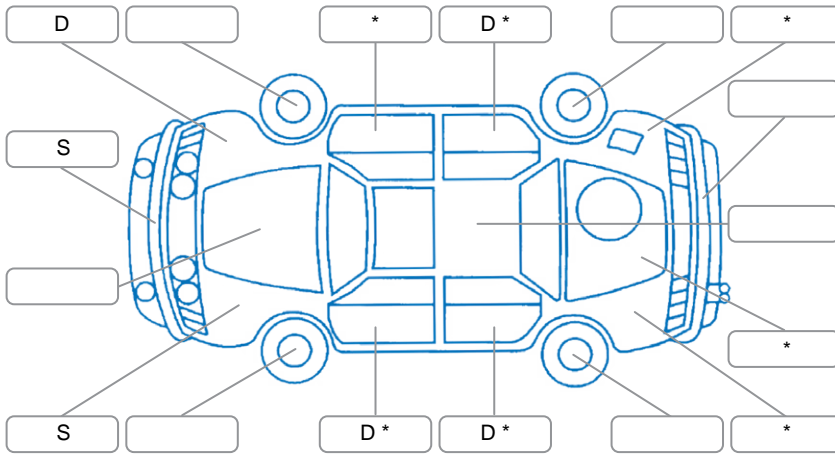

Report ID:	27,930,555	Version:	4
Created:	24 Apr 2026		

Make:	Ford	Model:	Ranger
Body Style:	Utility	Year:	2022
Rego No.:	RPT380	Rego Expiry:	01 May 2026
WoF Expiry:	06 Mar 2027	Odometer:	54,620 Kms
Good No.:	27930555	VIN:	MPBUMFF60NX387912
Next Service:	64,000km	Service History:	Yes

Key
 S = Scratch R = Rust C = Crack * = Decals W = Significant scuffs
 D = Dent PT = Paint defect P = Pin dent SC = Stone Chips

Note: some defects and blemishes may not be displayed in the diagram

Body Inspection Comments

Right rear door seal torn, minor fray right rear seat belt - passed fresh VTNZ WOF, left taillight cracks in lens.

Conditions During Body Inspection: Dry

Under Carriage and Under Bonnet Inspection Comments