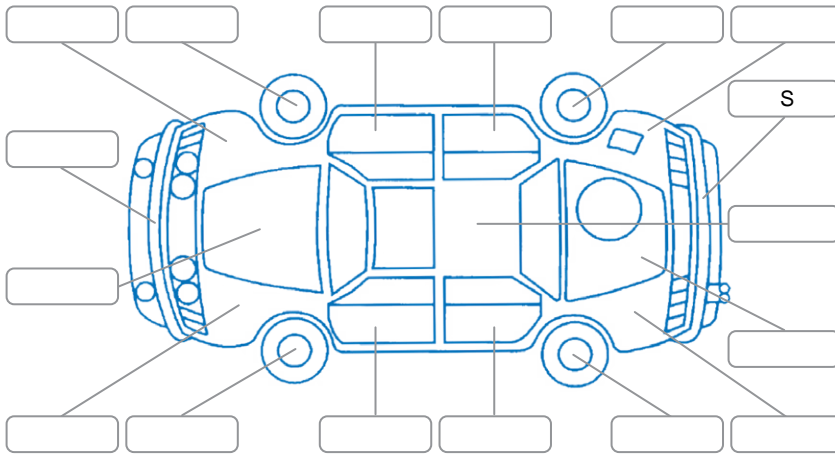

Report ID:	27,928,213	Version:	2
Created:	29 Mar 2026		

Make:	Nissan	Model:	Serena
Body Style:	Wagon	Year:	2016
Rego No.:		Rego Expiry:	
WoF Expiry:	16 Mar 2027	Odometer:	90,701 Kms
Good No.:	27928213	VIN:	7AT0DH3FX26008609
Next Service:	100700	Service History:	No

Key

S = Scratch R = Rust C = Crack * = Decals W = Significant scuffs
 D = Dent PT = Paint defect P = Pin dent SC = Stone Chips

Note: some defects and blemishes may not be displayed in the diagram

Body Inspection Comments

Conditions During Body Inspection: Dry

Under Carriage and Under Bonnet Inspection Comments

Interior Comments

Seats:	Good
Carpets:	Good
Panels:	Good
Dashboard:	Good

General Comments

Road Conditions During Test Drive	Dry		
Engine Timing Mechanism	Timing Chain		
Evidence of Cam Belt Replacement	<input type="checkbox"/> Yes	<input type="checkbox"/> No	Kms
Inspected by:	Greg Morgan		
Published by:	Bailey Seymour		
Inspection Date:	19 Mar 2026		