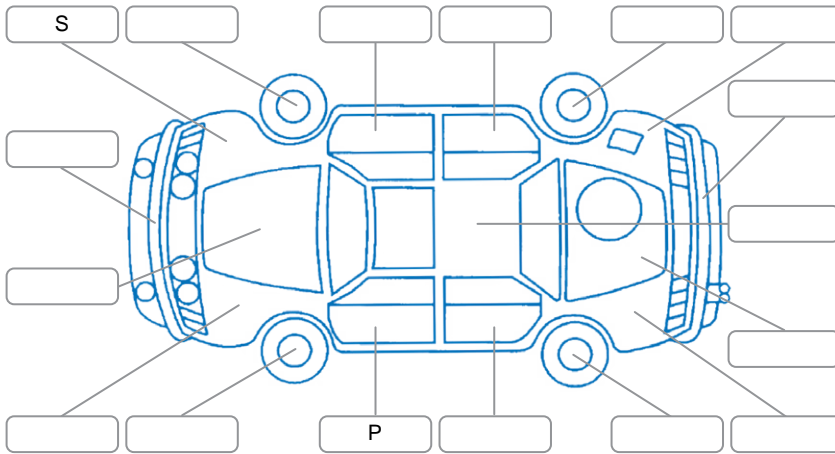

Report ID:	27,928,209	Version:	1
Created:	31 Mar 2026		

Make:	Nissan	Model:	Serena
Body Style:	Wagon	Year:	2017
Rego No.:		Rego Expiry:	
WoF Expiry:	26 Mar 2027	Odometer:	95,553 Kms
Good No.:	27928209	VIN:	7AT0DH3FX26015087
Next Service:	105552	Service History:	No

Key
 S = Scratch R = Rust C = Crack * = Decals W = Significant scuffs
 D = Dent PT = Paint defect P = Pin dent SC = Stone Chips

Note: some defects and blemishes may not be displayed in the diagram

Body Inspection Comments