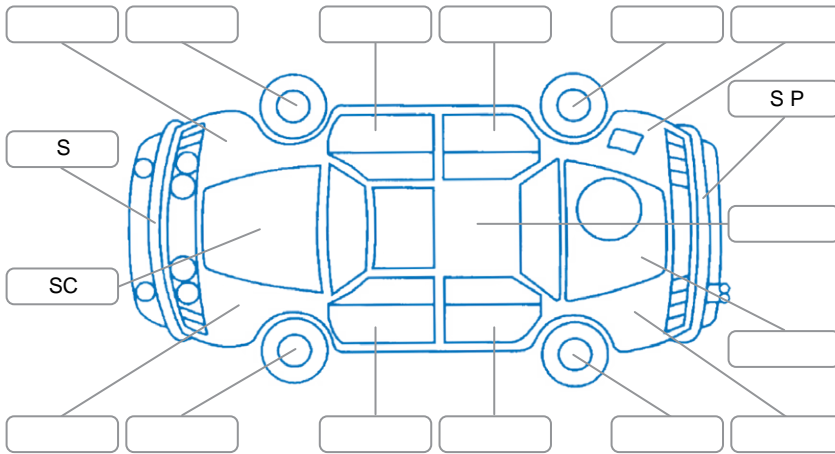

Report ID:	27,928,189	Version:	1
Created:	27 Mar 2026		

Make:	Subaru	Model:	XV
Body Style:	Wagon	Year:	2013
Rego No.:		Rego Expiry:	
WoF Expiry:	20 Mar 2027	Odometer:	96,652 Kms
Good No.:	27928189	VIN:	7AT0GF1XX26038256
Next Service:	106700	Service History:	No

Key

S = Scratch R = Rust C = Crack * = Decals W = Significant scuffs
 D = Dent PT = Paint defect P = Pin dent SC = Stone Chips

Note: some defects and blemishes may not be displayed in the diagram

Body Inspection Comments

Conditions During Body Inspection: Dry

Under Carriage and Under Bonnet Inspection Comments

Interior Comments

Seats:	Good
Carpets:	Good
Panels:	Good
Dashboard:	Good

General Comments

Road Conditions During Test Drive	Dry	
Engine Timing Mechanism	Timing Chain	
Evidence of Cam Belt Replacement	<input type="checkbox"/> Yes <input type="checkbox"/> No	Kms
Inspected by:	Chris Buckley	
Published by:	Jeremy Hutchings	
Inspection Date:	27 Mar 2026	