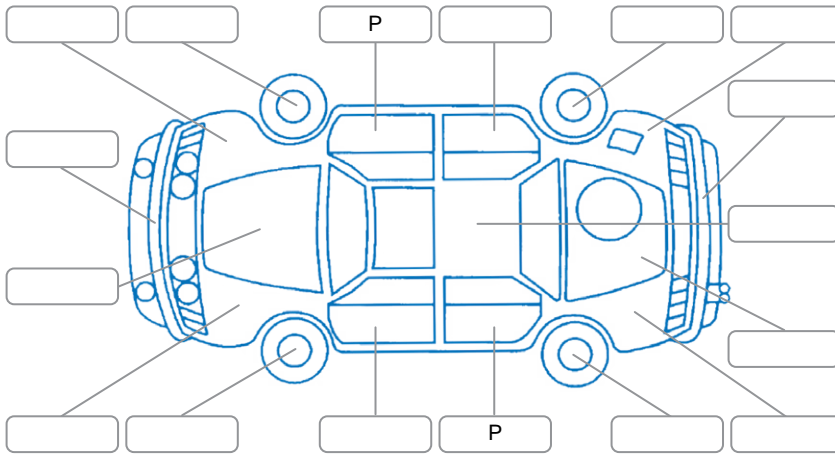

Report ID:	27,928,162	Version:	1
Created:	27 Mar 2026		

Make:	Subaru	Model:	XV
Body Style:	Wagon	Year:	2013
Rego No.:		Rego Expiry:	
WoF Expiry:	24 Mar 2027	Odometer:	106,172 Kms
Good No.:	27928162	VIN:	7AT0GF1XX26043949
Next Service:	116170	Service History:	No

### Key

S = Scratch    R = Rust    C = Crack    \* = Decals    W = Significant scuffs  
 D = Dent    PT = Paint defect    P = Pin dent    SC = Stone Chips

Note: some defects and blemishes may not be displayed in the diagram