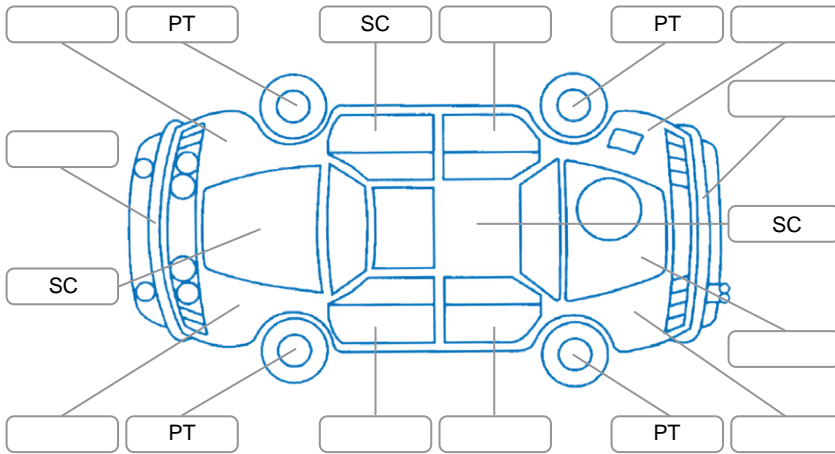

Report ID:	27,928,127	Version:	1
Created:	30 Mar 2026		

Make:	Mazda	Model:	Atenza
Body Style:	Wagon	Year:	2014
Rego No.:		Rego Expiry:	
WoF Expiry:	18 Mar 2027	Odometer:	134,900 Kms
Good No.:	27928127	VIN:	7AT0C139X26101069
Next Service:	144,897 Kms	Service History:	No

**Key**  
 S = Scratch    R = Rust    C = Crack    \* = Decals    W = Significant scuffs  
 D = Dent    PT = Paint defect    P = Pin dent    SC = Stone Chips

Note: some defects and blemishes may not be displayed in the diagram