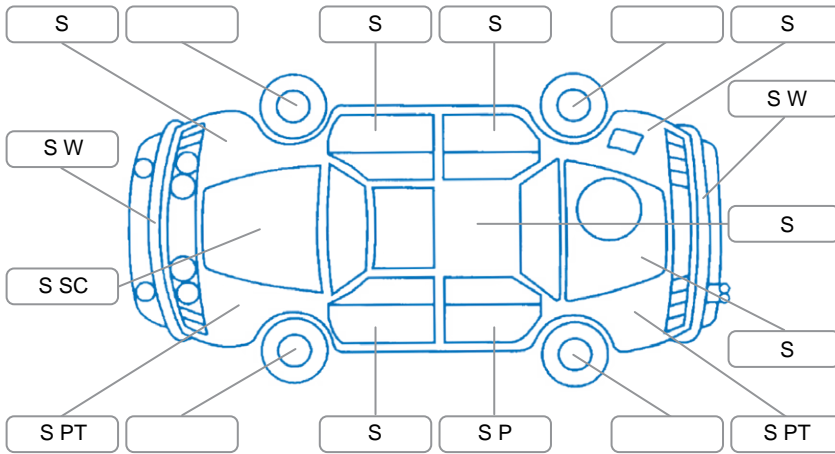

Report ID:	27,925,172	Version:	5
Created:	04 Mar 2026		

Make:	Mitsubishi	Model:	Lancer
Body Style:	Sedan	Year:	2015
Rego No.:	JCF386	Rego Expiry:	02 Aug 2026
WoF Expiry:	26 Feb 2027	Odometer:	86,924 Kms
Good No.:	27925172	VIN:	JMFSTCY4AFU000829
Next Service:	96,000	Service History:	Yes

Key
 S = Scratch R = Rust C = Crack * = Decals W = Significant scuffs
 D = Dent PT = Paint defect P = Pin dent SC = Stone Chips

Note: some defects and blemishes may not be displayed in the diagram

Body Inspection Comments