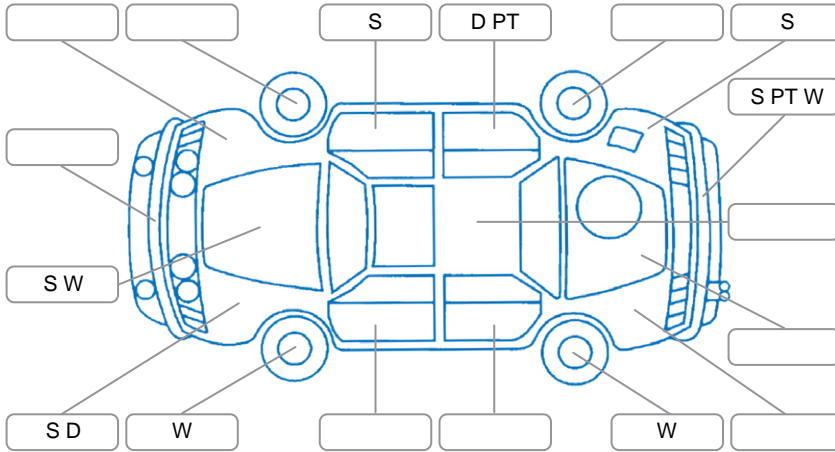

Report ID:	27,924,253	Version:	5
Created:	12 Jun 2026		

Make:	Volkswagen	Model:	Tiguan
Body Style:	SUV	Year:	2011
Rego No.:	FUA963	Rego Expiry:	24 Nov 2026
WoF Expiry:	17 Feb 2027	Odometer:	138,295 Kms
Good No.:	27924253	VIN:	WVGZZZ5NZBW066449
Next Service:	148000 Kms	Service History:	Yes

Key

S = Scratch R = Rust C = Crack * = Decals W = Significant scuffs
 D = Dent PT = Paint defect P = Pin dent SC = Stone Chips

Note: some defects and blemishes may not be displayed in the diagram

Body Inspection Comments