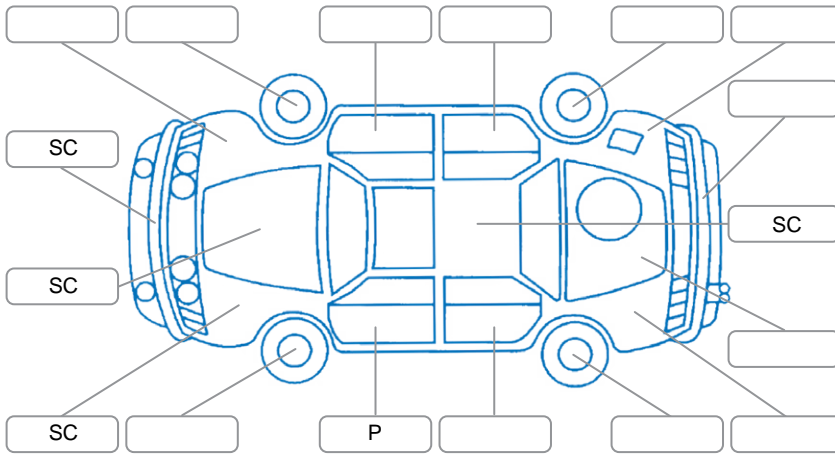

Report ID:	27,924,207	Version:	4
Created:	05 May 2026		

Make:	Toyota	Model:	Vellfire
Body Style:	Wagon	Year:	2013
Rego No.:		Rego Expiry:	
WoF Expiry:	02 Apr 2027	Odometer:	101,020 Kms
Good No.:	27924207	VIN:	7AT0H65MX26242881
Next Service:	110,997 Kms	Service History:	No

Key

S = Scratch R = Rust C = Crack * = Decals W = Significant scuffs
 D = Dent PT = Paint defect P = Pin dent SC = Stone Chips

Note: some defects and blemishes may not be displayed in the diagram

Body Inspection Comments