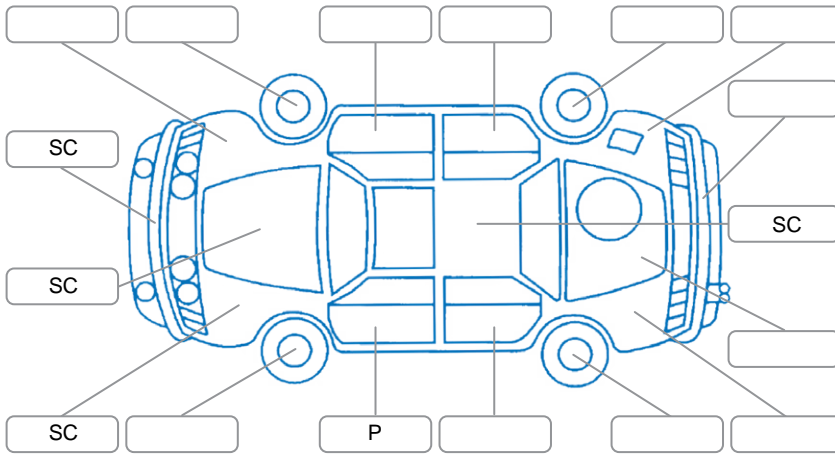

Report ID:	27,924,207	Version:	3
Created:	23 Apr 2026		

Make:	Toyota	Model:	Vellfire
Body Style:	Wagon	Year:	2013
Rego No.:		Rego Expiry:	
WoF Expiry:	02 Apr 2027	Odometer:	101,020 Kms
Good No.:	27924207	VIN:	7AT0H65MX26242881
Next Service:	110,997 Kms	Service History:	No

**Key**  
 S = Scratch    R = Rust    C = Crack    \* = Decals    W = Significant scuffs  
 D = Dent    PT = Paint defect    P = Pin dent    SC = Stone Chips

Note: some defects and blemishes may not be displayed in the diagram