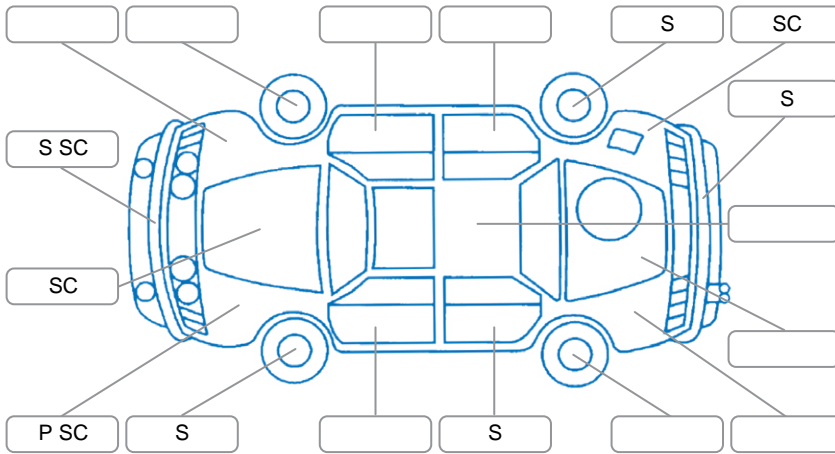

Report ID:	27,924,063	Version:	1
Created:	14 Apr 2026		

Make:	Toyota	Model:	Aqua
Body Style:	Hatchback	Year:	2016
Rego No.:		Rego Expiry:	
WoF Expiry:	08 Apr 2027	Odometer:	103,160 Kms
Good No.:	27924063	VIN:	7AT0H65YX26558839
Next Service:	113,153 Kms	Service History:	No

### Key

S = Scratch    R = Rust    C = Crack    \* = Decals    W = Significant scuffs  
 D = Dent    PT = Paint defect    P = Pin dent    SC = Stone Chips

Note: some defects and blemishes may not be displayed in the diagram