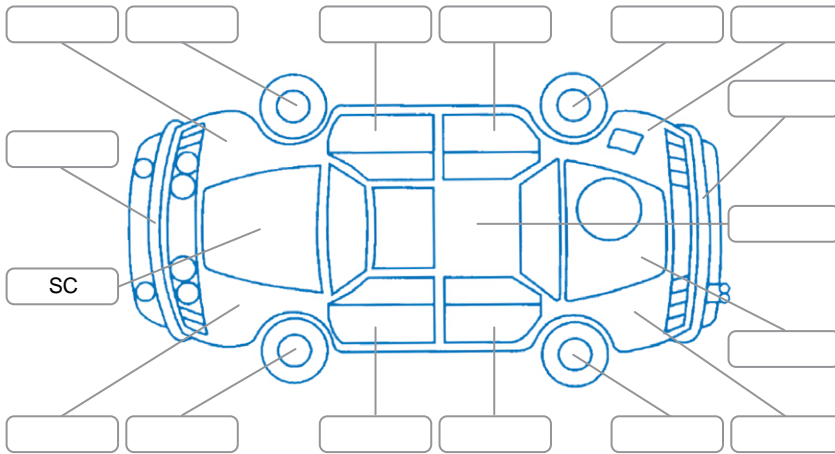

Report ID:	27,924,059	Version:	3
Created:	09 Apr 2026		

Make:	Toyota	Model:	Hiace
Body Style:	Wagon	Year:	2020
Rego No.:		Rego Expiry:	
WoF Expiry:	24 Mar 2027	Odometer:	108,894 Kms
Good No.:	27924059	VIN:	7AT0H60FX26328466
Next Service:	118,880 kms	Service History:	No

Key
 S = Scratch R = Rust C = Crack * = Decals W = Significant scuffs
 D = Dent PT = Paint defect P = Pin dent SC = Stone Chips

Note: some defects and blemishes may not be displayed in the diagram

Body Inspection Comments