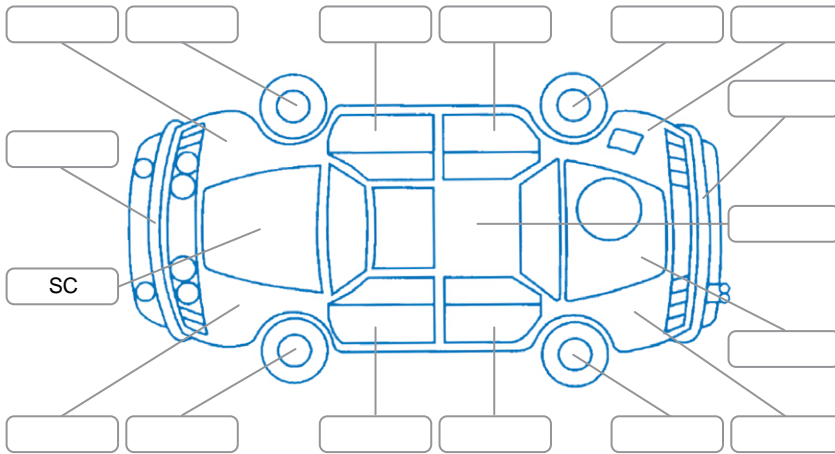

Report ID:	27,924,059	Version:	2
Created:	29 Mar 2026		

Make:	Toyota	Model:	Hiace
Body Style:	Wagon	Year:	2020
Rego No.:		Rego Expiry:	
WoF Expiry:	24 Mar 2027	Odometer:	108,894 Kms
Good No.:	27924059	VIN:	7AT0H60FX26328466
Next Service:	118,880 kms	Service History:	No

Key
 S = Scratch R = Rust C = Crack * = Decals W = Significant scuffs
 D = Dent PT = Paint defect P = Pin dent SC = Stone Chips

Note: some defects and blemishes may not be displayed in the diagram

Body Inspection Comments