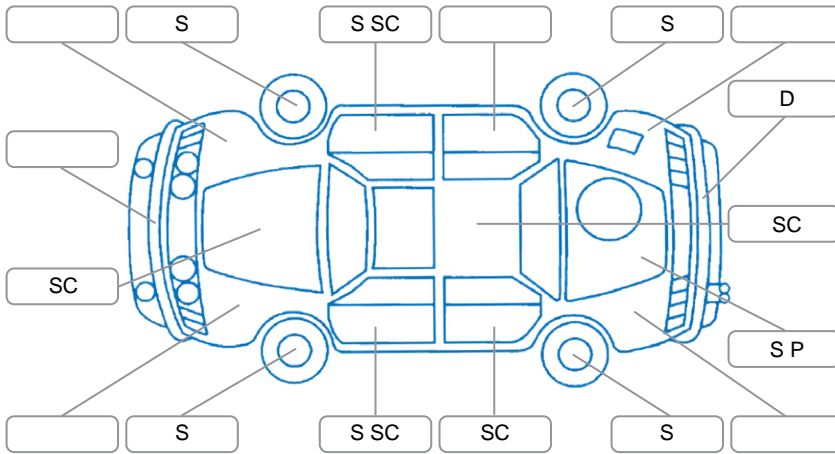

Report ID:	27,924,037	Version:	3
Created:	16 Apr 2026		

Make:	Toyota	Model:	Hiace
Body Style:	Van	Year:	2020
Rego No.:		Rego Expiry:	
WoF Expiry:	27 Mar 2027	Odometer:	130,793 Kms
Good No.:	27924037	VIN:	7AT0H60FX26015861
Next Service:	140,789 Kms	Service History:	No

**Key**  
 S = Scratch    R = Rust    C = Crack    \* = Decals    W = Significant scuffs  
 D = Dent    PT = Paint defect    P = Pin dent    SC = Stone Chips

Note: some defects and blemishes may not be displayed in the diagram