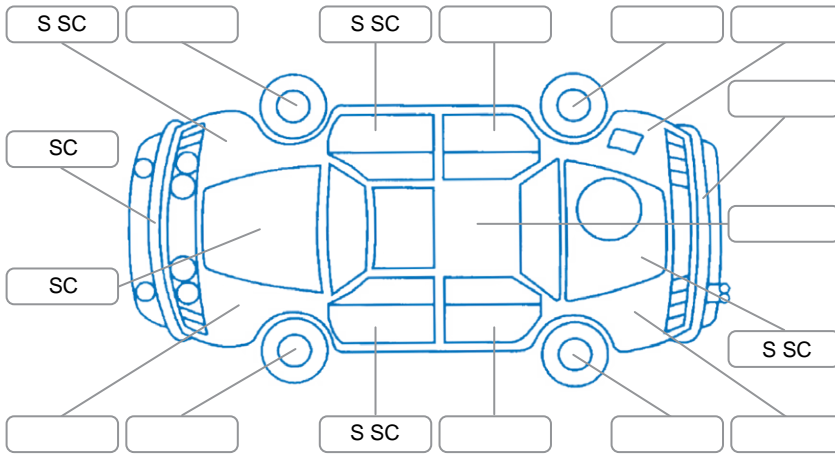

Report ID:	27,923,960	Version:	3
Created:	26 Mar 2026		

Make:	Subaru	Model:	Forester
Body Style:	Wagon	Year:	2012
Rego No.:		Rego Expiry:	
WoF Expiry:	09 Mar 2027	Odometer:	60,448 Kms
Good No.:	27923960	VIN:	7AT0GF17X26004483
Next Service:	70,441 Kms	Service History:	No

Key

S = Scratch R = Rust C = Crack * = Decals W = Significant scuffs
 D = Dent PT = Paint defect P = Pin dent SC = Stone Chips

Note: some defects and blemishes may not be displayed in the diagram

Body Inspection Comments

Conditions During Body Inspection: Wet

Under Carriage and Under Bonnet Inspection Comments

Interior Comments

Seats:	Good
Carpets:	Good
Panels:	Good
Dashboard:	Good

General Comments

Road Conditions During Test Drive	Dry
Engine Timing Mechanism	Timing Chain
Evidence of Cam Belt Replacement	<input type="checkbox"/> Yes <input type="checkbox"/> No Kms
Inspected by:	Caleb Spicer Lee
Published by:	Shanna Bullion
Inspection Date:	12 Mar 2026