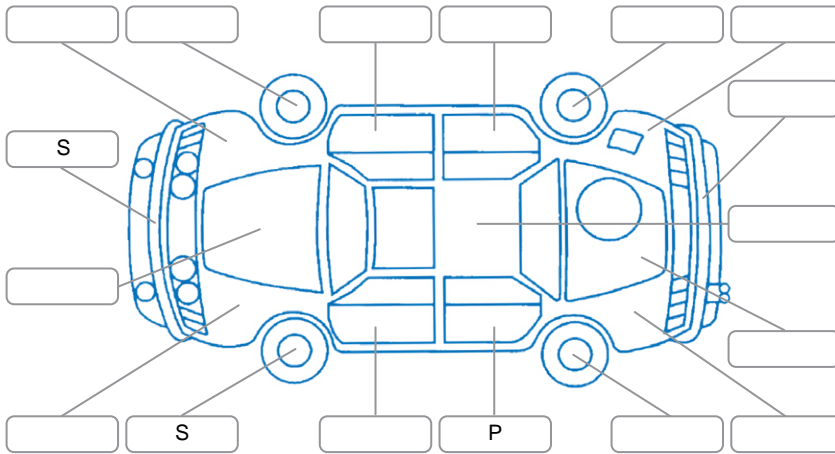

Report ID:	27,923,956	Version:	2
Created:	08 Mar 2026		

Make:	Subaru	Model:	Legacy
Body Style:	Wagon	Year:	2012
Rego No.:		Rego Expiry:	
WoF Expiry:	04 Mar 2027	Odometer:	97,269 Kms
Good No.:	27923956	VIN:	7AT0GF0BX26005520
Next Service:	107,256kms	Service History:	No

**Key**  
 S = Scratch    R = Rust    C = Crack    \* = Decals    W = Significant scuffs  
 D = Dent    PT = Paint defect    P = Pin dent    SC = Stone Chips

Note: some defects and blemishes may not be displayed in the diagram