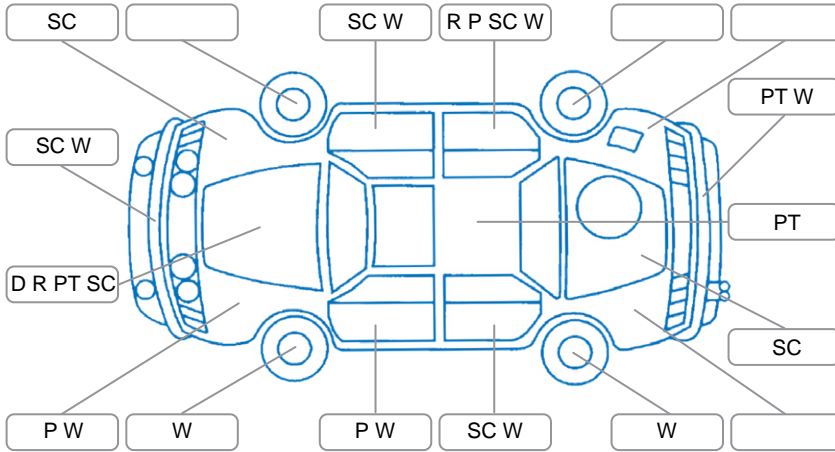

Report ID:	27,923,227	Version:	3
Created:	05 Jun 2026		

Make:	Honda	Model:	Civic
Body Style:	Sedan	Year:	2010
Rego No.:	NGS98	Rego Expiry:	28 Feb 2026
WoF Expiry:	11 Feb 2026	Odometer:	185,070 Kms
Good No.:	27923227	VIN:	7AT08G0WX21402543
Next Service:	166000	Service History:	No

Key

S = Scratch R = Rust C = Crack * = Decals W = Significant scuffs
 D = Dent PT = Paint defect P = Pin dent SC = Stone Chips

Note: some defects and blemishes may not be displayed in the diagram

Body Inspection Comments

Front bumper misaligned, Headlights foggy, Rear bumper misaligned, front windscreen seal peeling off

Conditions During Body Inspection	Dry
-----------------------------------	-----

Under Carriage and Under Bonnet Inspection Comments