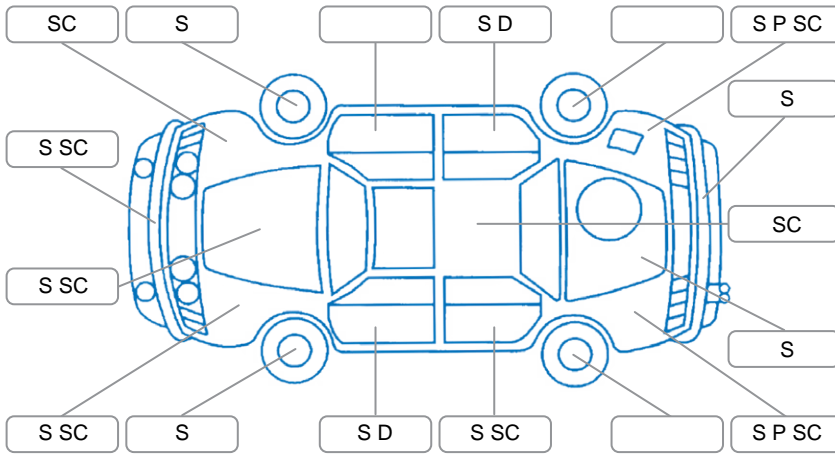

Report ID:	27,919,976	Version:	1
Created:	22 Jan 2026		

Make:	Ford	Model:	Territory
Body Style:	SUV	Year:	2012
Rego No.:	GGN736	Rego Expiry:	25 Jan 2026
WoF Expiry:	13 Dec 2026	Odometer:	199,878 Kms
Good No.:	27919976	VIN:	6FPAAAJGATCA71756
Next Service:	207000	Service History:	No

Key

S = Scratch R = Rust C = Crack * = Decals W = Significant scuffs
 D = Dent PT = Paint defect P = Pin dent SC = Stone Chips

Note: some defects and blemishes may not be displayed in the diagram

Body Inspection Comments

Minor stone chips windscreen ,

Conditions During Body Inspection

Dry

Under Carriage and Under Bonnet Inspection Comments

Interior Comments

Seats:	Average
Carpets:	Average
Panels:	Good
Dashboard:	Average

General Comments