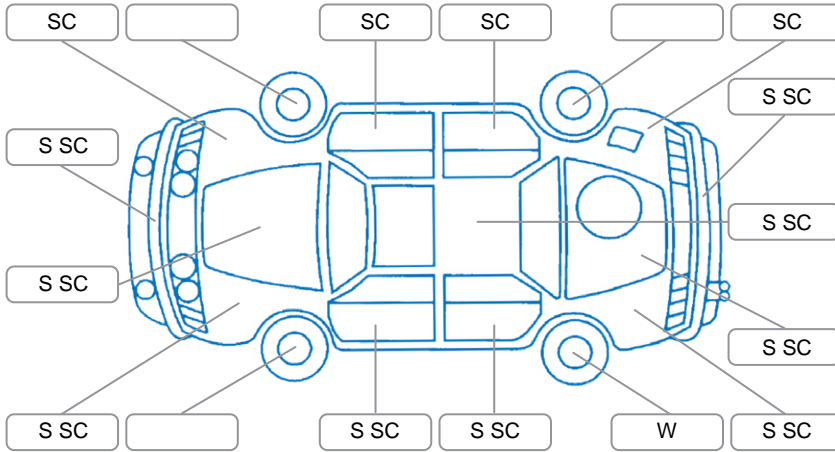

Report ID:	27,919,026	Version:	4
Created:	06 May 2026		

Make:	Renault	Model:	Koleos
Body Style:	SUV	Year:	2018
Rego No.:	LGL946	Rego Expiry:	30 Oct 2026
WoF Expiry:	11 Feb 2027	Odometer:	102,605 Kms
Good No.:	27919026	VIN:	VF1RZG00656243417
Next Service:	112000	Service History:	Yes

Key

S = Scratch R = Rust C = Crack * = Decals W = Significant scuffs
 D = Dent PT = Paint defect P = Pin dent SC = Stone Chips

Note: some defects and blemishes may not be displayed in the diagram

Body Inspection Comments

Conditions During Body Inspection: Dry

Under Carriage and Under Bonnet Inspection Comments

2wd

Interior Comments

Seats:	Average
Carpets:	Average
Panels:	Average
Dashboard:	Average

General Comments

Road Conditions During Test Drive	Dry		
Engine Timing Mechanism	Timing Chain		
Evidence of Cam Belt Replacement	<input type="checkbox"/> Yes	<input type="checkbox"/> No	Kms
Inspected by:	Uriah Pepene		
Published by:	Maioa Vaeloto		
Inspection Date:	19 Jan 2026		